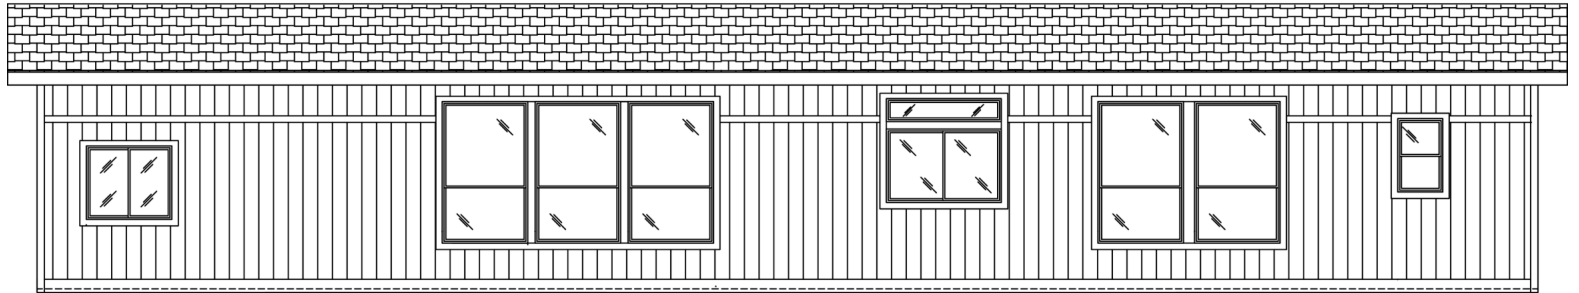

REAR SIDEWALL